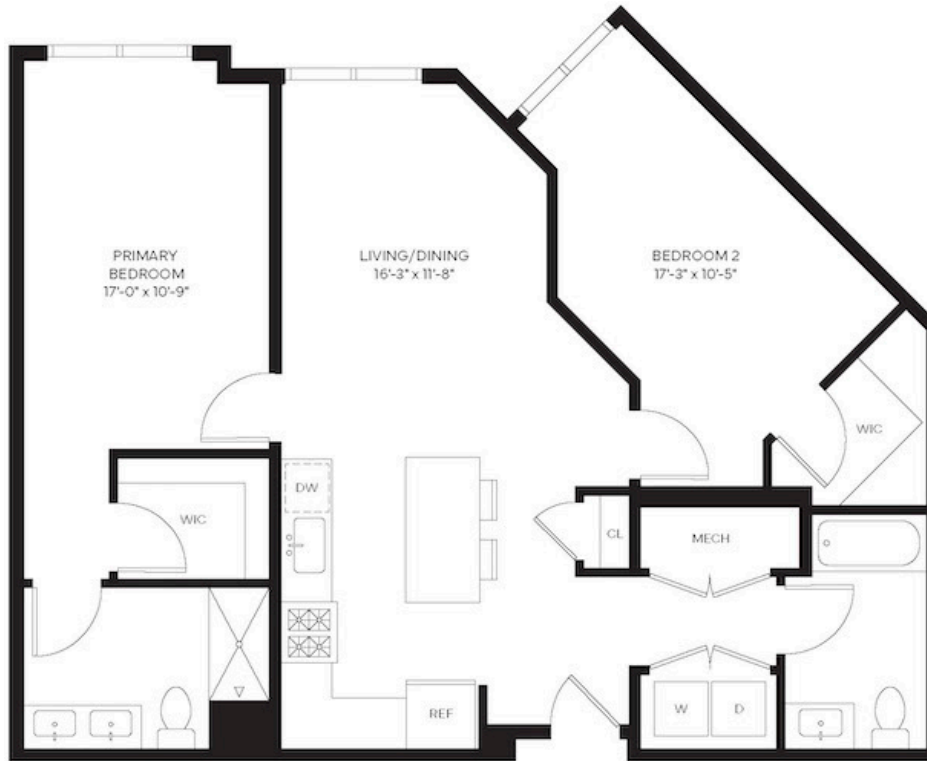

Residence A-B8

1135-1166

2 BED / 2 BATH

SQ. FT.

110 Tices Lane | East Brunswick, NJ 08816

www.rentlegacyplacenj.com

Floor plans are artist's rendering. All dimensions are approximate. Actual product and specifications may vary in dimension or detail. Not all features are available in every apartment. Prices and availability are subject to change. Please see a representative for details.