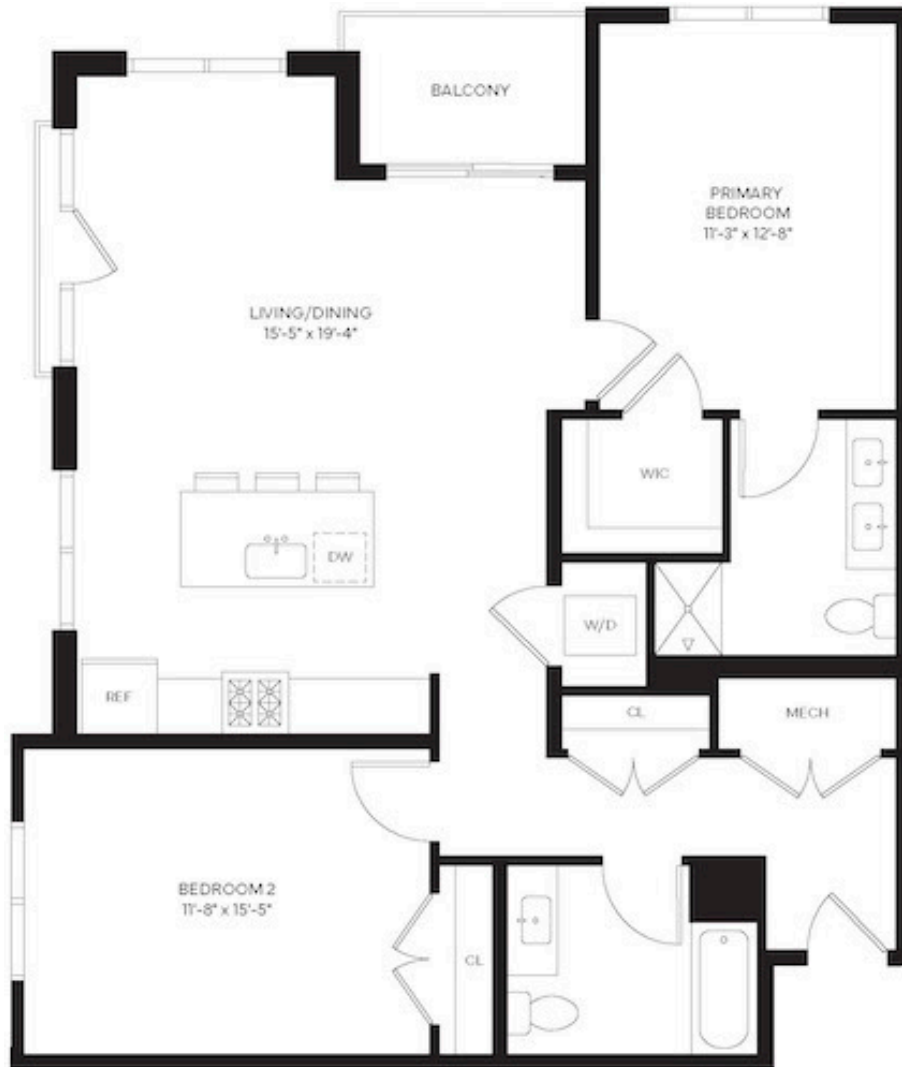

Residence A-B12

1160-1209

2 BED / 2 BATH

SQ. FT.

110 Tices Lane | East Brunswick, NJ 08816

www.rentlegacyplacenj.com

Floor plans are artist's rendering. All dimensions are approximate. Actual product and specifications may vary in dimension or detail. Not all features are available in every apartment. Prices and availability are subject to change. Please see a representative for details.