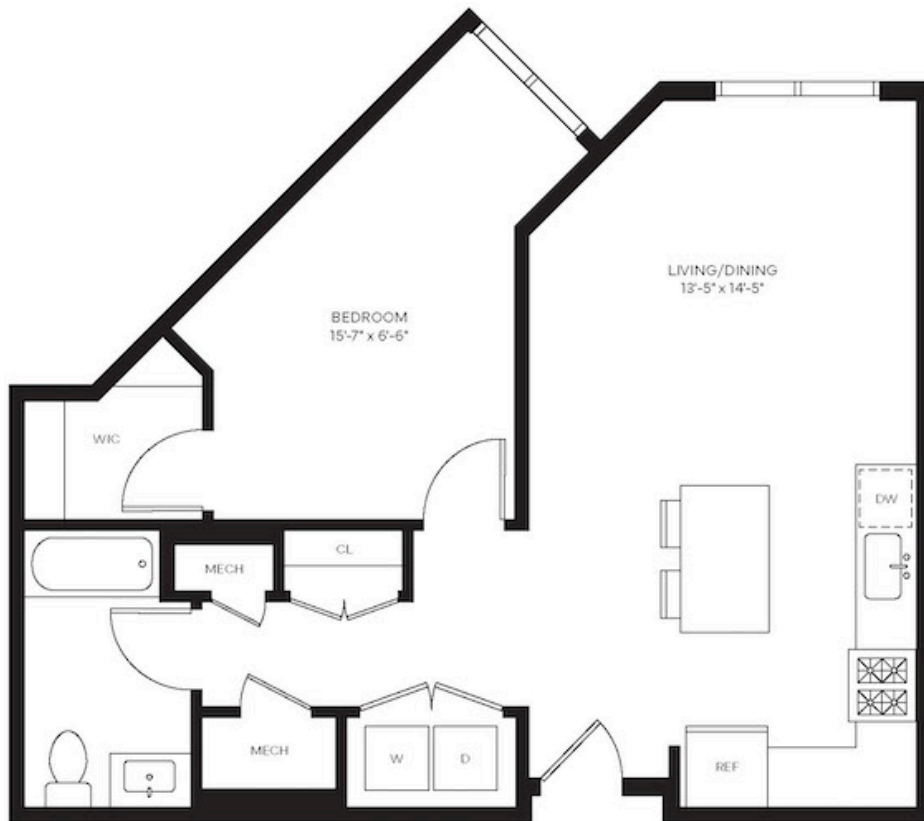

Residence A-A8

1 BED / 1 BATH

826

SQ. FT.

110 Tices Lane | East Brunswick, NJ 08816

www.rentlegacyplacenj.com

Floor plans are artist's rendering. All dimensions are approximate. Actual product and specifications may vary in dimension or detail. Not all features are available in every apartment. Prices and availability are subject to change. Please see a representative for details.