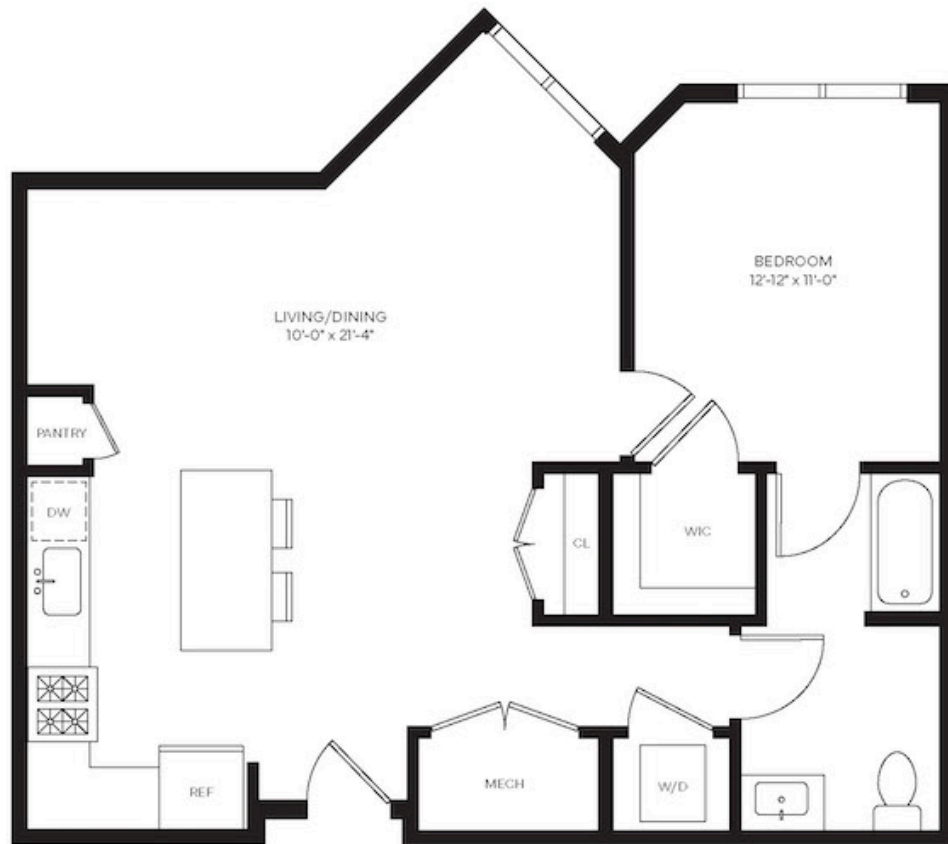

Residence A-A7

1 BED / 1 BATH

877

SQ. FT.

110 Tices Lane | East Brunswick, NJ 08816

www.rentlegacyplacenj.com

Floor plans are artist's rendering. All dimensions are approximate. Actual product and specifications may vary in dimension or detail. Not all features are available in every apartment. Prices and availability are subject to change. Please see a representative for details.