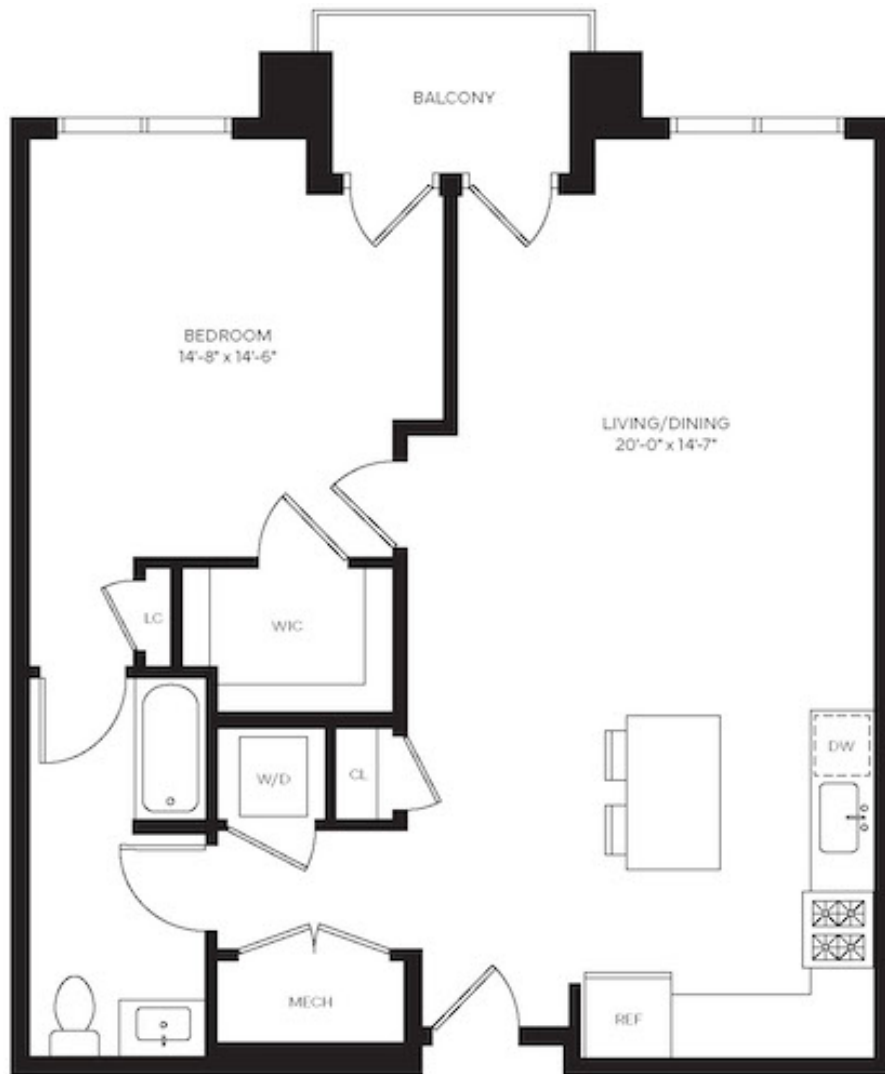

# Residence A-A4

1 BED / 1 BATH

986

SQ. FT.

110 Tices Lane | East Brunswick, NJ 08816

[www.rentlegacyplacenj.com](http://www.rentlegacyplacenj.com)

*Floor plans are artist's rendering. All dimensions are approximate. Actual product and specifications may vary in dimension or detail. Not all features are available in every apartment. Prices and availability are subject to change. Please see a representative for details.*