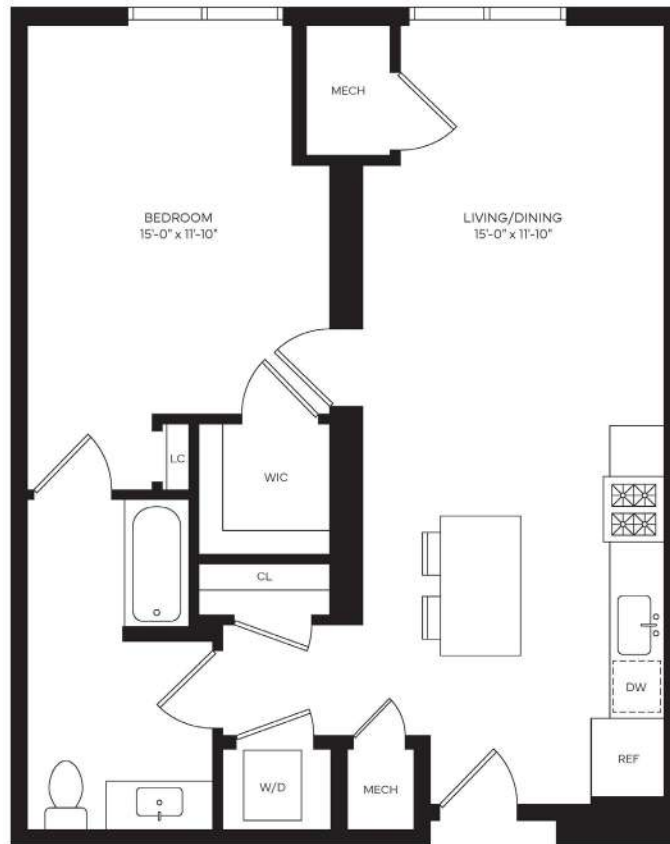

Residence D-A3

1 BED / 1 BATH

825

SQ. FT.

110 Tices Lane | East Brunswick, NJ 08816

www.rentlegacyplacenj.com

Floor plans are artist's rendering. All dimensions are approximate. Actual product and specifications may vary in dimension or detail. Not all features are available in every apartment. Prices and availability are subject to change. Please see a representative for details.