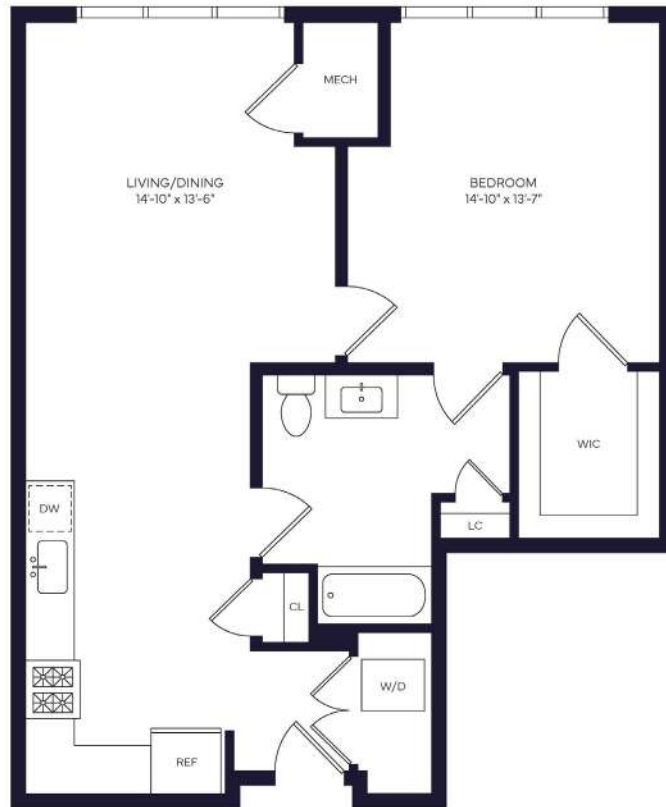

Residence D-A2

1 BED / 1 BATH

867

SQ. FT.

110 Tices Lane | East Brunswick, NJ 08816

www.rentlegacyplacenj.com

Floor plans are artist's rendering. All dimensions are approximate. Actual product and specifications may vary in dimension or detail. Not all features are available in every apartment. Prices and availability are subject to change. Please see a representative for details.