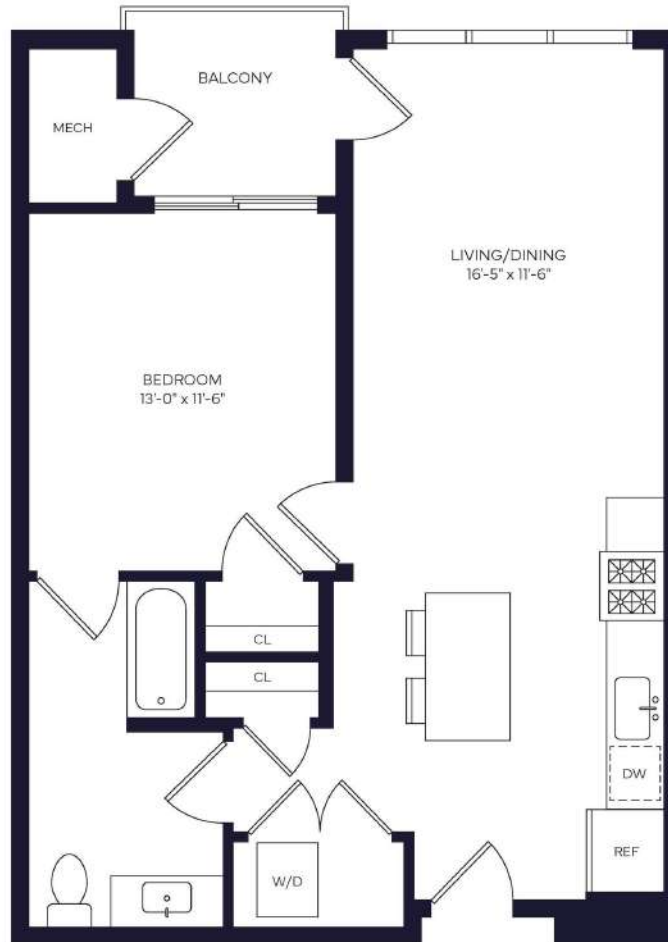

Residence D-A1

1 BED / 1 BATH

759-770

SQ. FT.

110 Tices Lane | East Brunswick, NJ 08816

www.rentlegacyplacenj.com

Floor plans are artist's rendering. All dimensions are approximate. Actual product and specifications may vary in dimension or detail. Not all features are available in every apartment. Prices and availability are subject to change. Please see a representative for details.