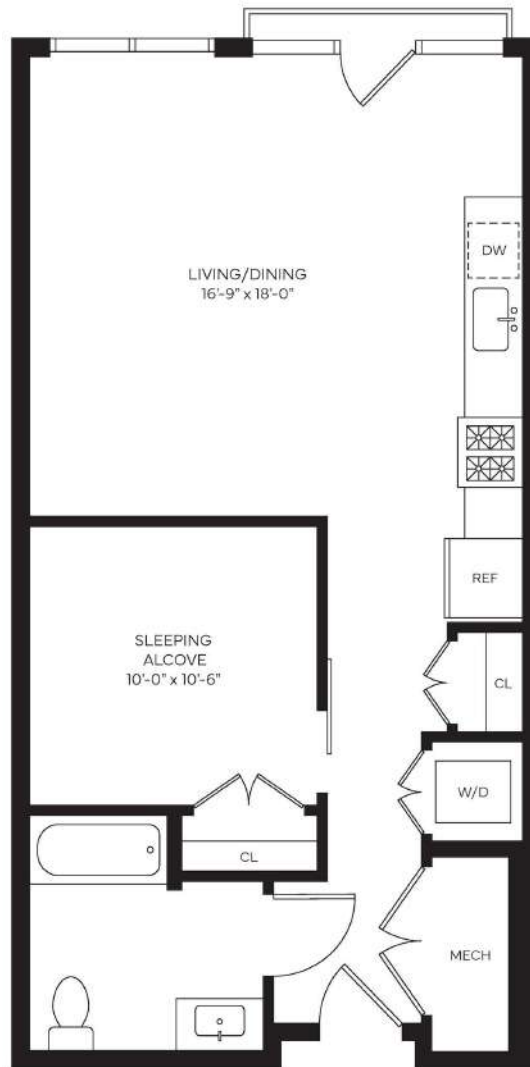

Residence A-S1

STUDIO / 1 BATH

662-700

SQ. FT.

110 Tices Lane | East Brunswick, NJ 08816

www.rentlegacyplacenj.com

Floor plans are artist's rendering. All dimensions are approximate. Actual product and specifications may vary in dimension or detail. Not all features are available in every apartment. Prices and availability are subject to change. Please see a representative for details.