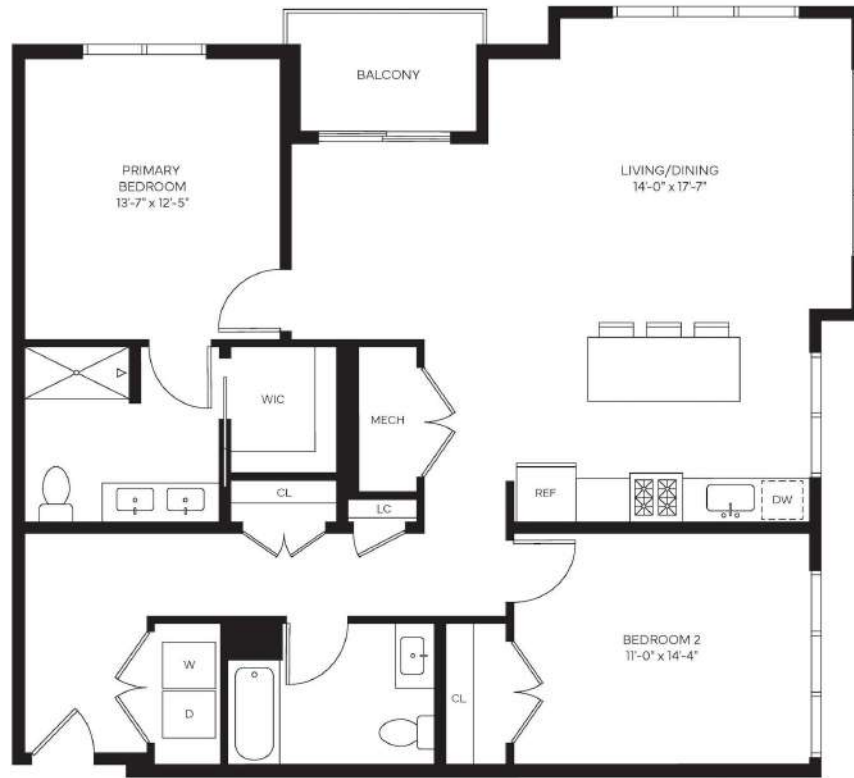

Residence A-B11

1320-1388

2 BED / 2 BATH

SQ. FT.

110 Tices Lane | East Brunswick, NJ 08816

www.rentlegacyplacenj.com

Floor plans are artist's rendering. All dimensions are approximate. Actual product and specifications may vary in dimension or detail. Not all features are available in every apartment. Prices and availability are subject to change. Please see a representative for details.