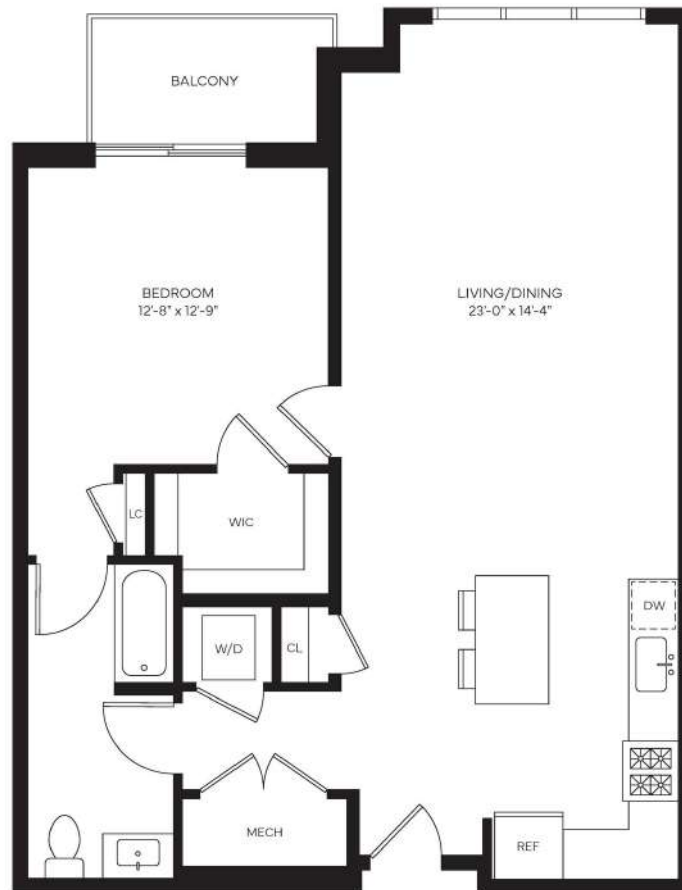

# Residence A-A3

1 BED / 1 BATH

# 945-970

SQ. FT.

110 Tices Lane | East Brunswick, NJ 08816

[www.rentlegacyplacenj.com](http://www.rentlegacyplacenj.com)

*Floor plans are artist's rendering. All dimensions are approximate. Actual product and specifications may vary in dimension or detail. Not all features are available in every apartment. Prices and availability are subject to change. Please see a representative for details.*