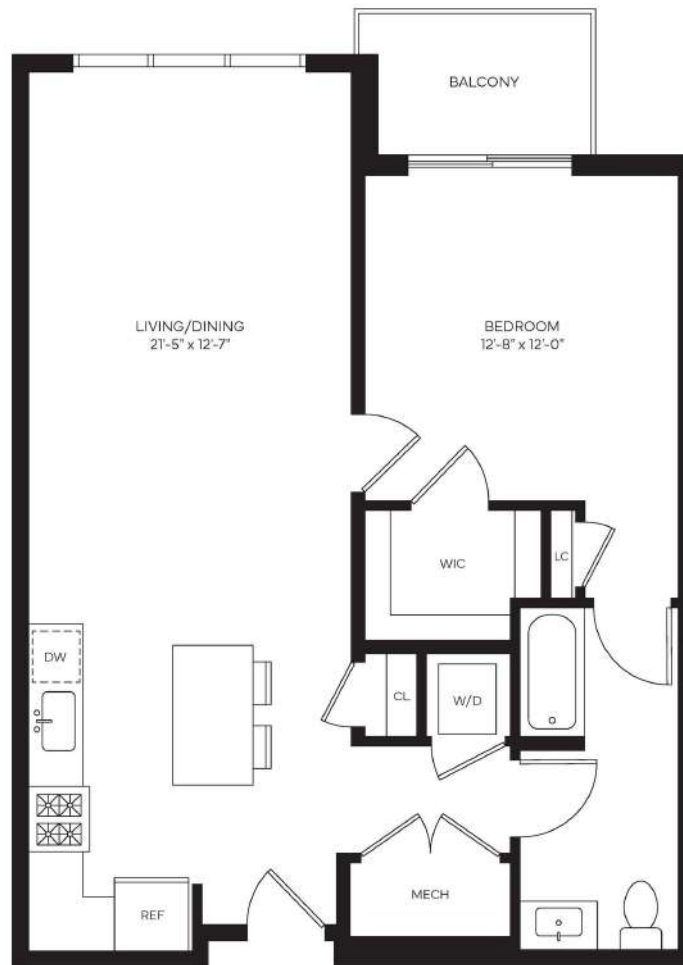

Residence A-A1

1 BED / 1 BATH

865-944

SQ. FT.

110 Tices Lane | East Brunswick, NJ 08816

www.rentlegacyplacenj.com

Floor plans are artist's rendering. All dimensions are approximate. Actual product and specifications may vary in dimension or detail. Not all features are available in every apartment. Prices and availability are subject to change. Please see a representative for details.